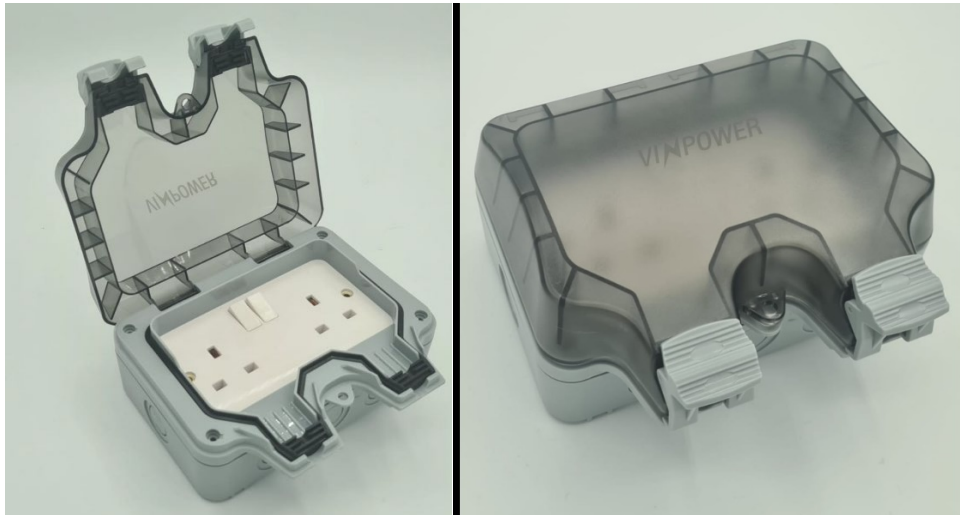

VINPOWER

Twin Outdoor Socket Range

Attribute	Value
Number of Gangs	2
Colour	Grey
Switched	Yes
Indoor or Outdoor Use	Outdoor
Socket Type	Type G - British
Mounting Style	Surface Mount
Current Rating	13A
Voltage Rating	230V ac
Material	Polycarbonate
Minimum Box Depth	80mm
Overall Dimensions	171 x 154 x 80mm
Switch Style	Rocker
Earth Terminal	Yes
International Protection Rating	IP66
Colour Family	Grey
Finish	Fine textured finish
Fixing Standard	BS
Faceplate Mounting Type	Screw Covers Supplied
Terminal Type	Captive Screw
Number of Poles	2