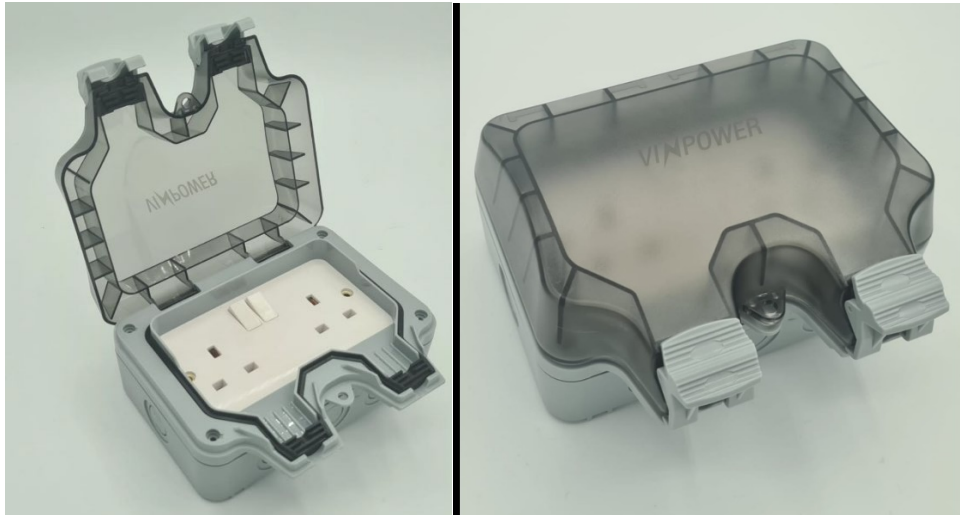

VINPOWER

Attribute	Value
Number of Gangs	2
Colour	Grey
Switched	Yes
Indoor or Outdoor Use	Outdoor
Socket Type	Type G - British
Mounting Style	Surface Mount
Current Rating	13A
Voltage Rating	230V ac
Material	Polycarbonate
Minimum Box Depth	80mm
Overall Dimensions	171 x 154 x 80mm
Switch Style	Rocker
Earth Terminal	Yes
International Protection Rating	IP66
Colour Family	Grey
Finish	Fine textured finish
Fixing Standard	BS
Faceplate Mounting Type	Screw Covers Supplied
Terminal Type	Captive Screw
Number of Poles	2